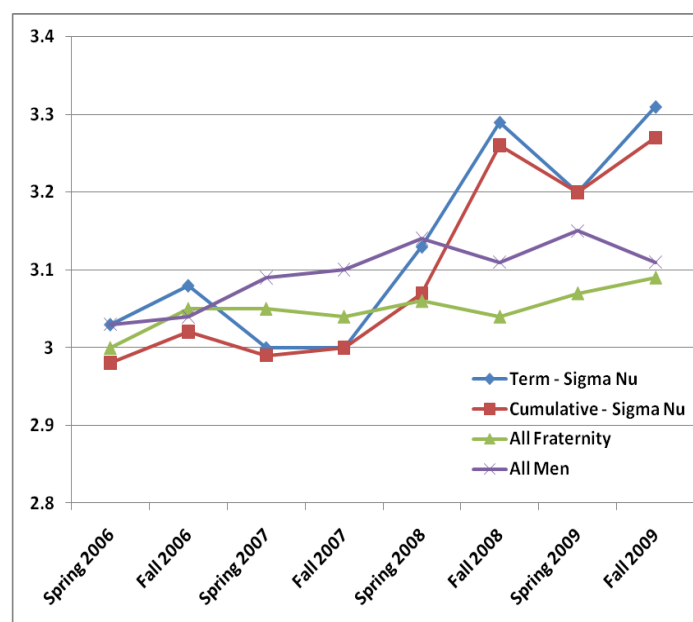

Academics

Sigma Nu has achieved the highest cumulative GPA of all fraternities at Rhodes—three semesters in a row!